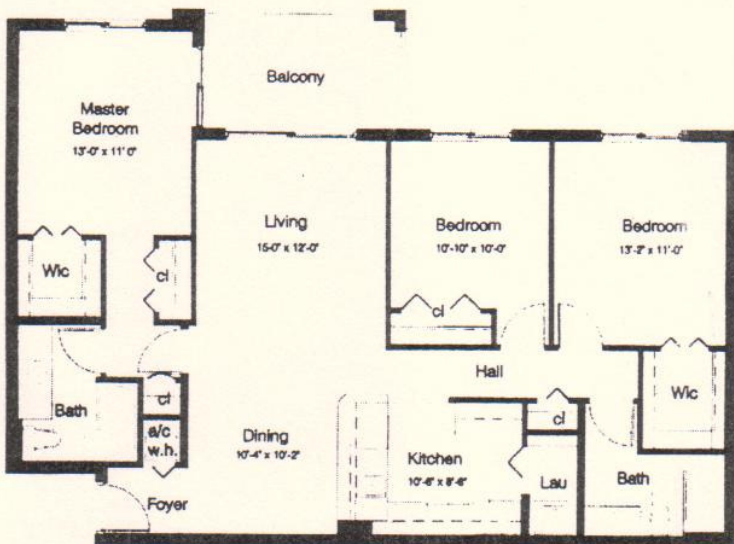

# Floorplans

One Bedroom/One Bath Unit  
867 Square Feet

Two Bedroom/Two Bath Unit  
1200 Square Feet

Three Bedroom/Two Bath Unit  
1374 Square Feet

*Lighthouse Cove*  
AT TALESTIA