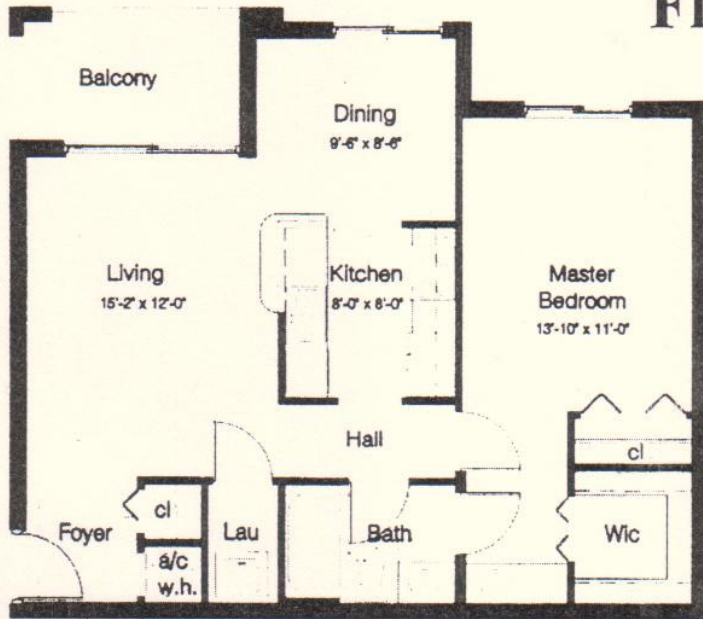

# Floorplans

One Bedroom/One Bath Unit  
867 Square Feet

Two Bedroom/Two Bath Unit  
1200 Square Feet

Three Bedroom/Two Bath Unit  
1374 Square Feet

*Lighthouse Cove*  
AT TALESTIA