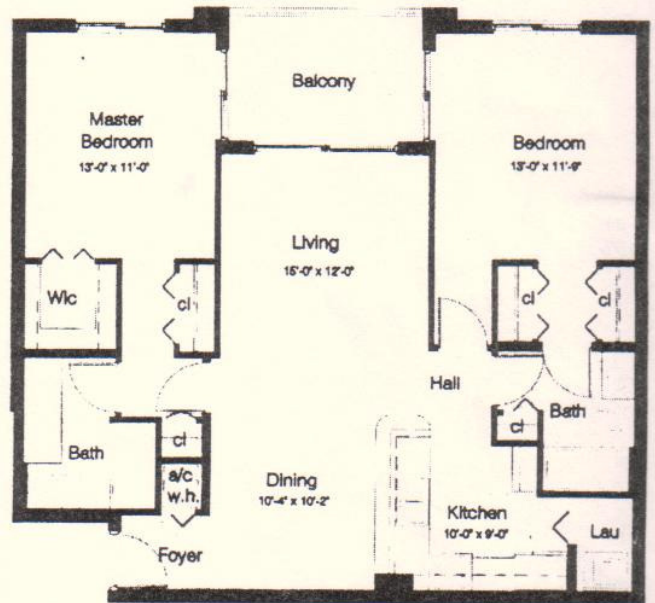

# Floorplans

One Bedroom/One Bath Unit  
867 Square Feet

Two Bedroom/Two Bath Unit  
1200 Square Feet

Three Bedroom/Two Bath Unit  
1374 Square Feet

*Lighthouse Cove*  
AT TALESTIA